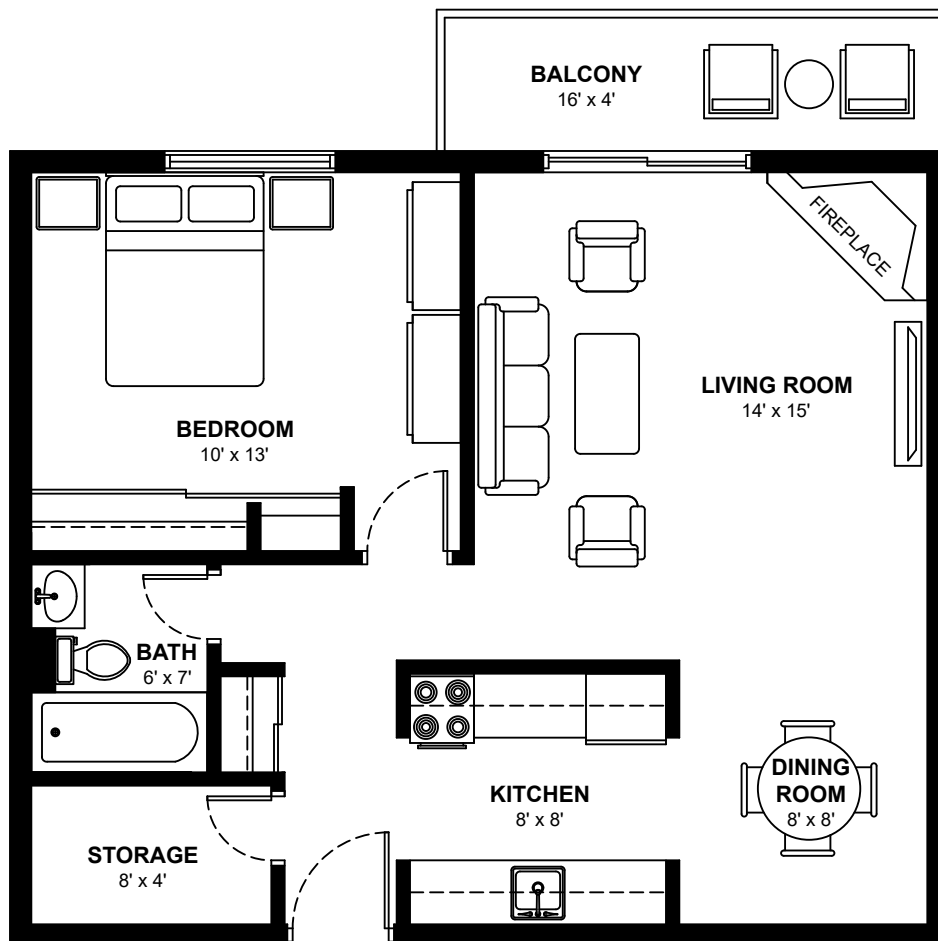

WOODLANDS MANOR

1825 Woodview Dr. SW, Calgary

One Bedroom Apartments

Approximately 635 sq. ft.

These floor plans are representative only. All dimensions are approximate.